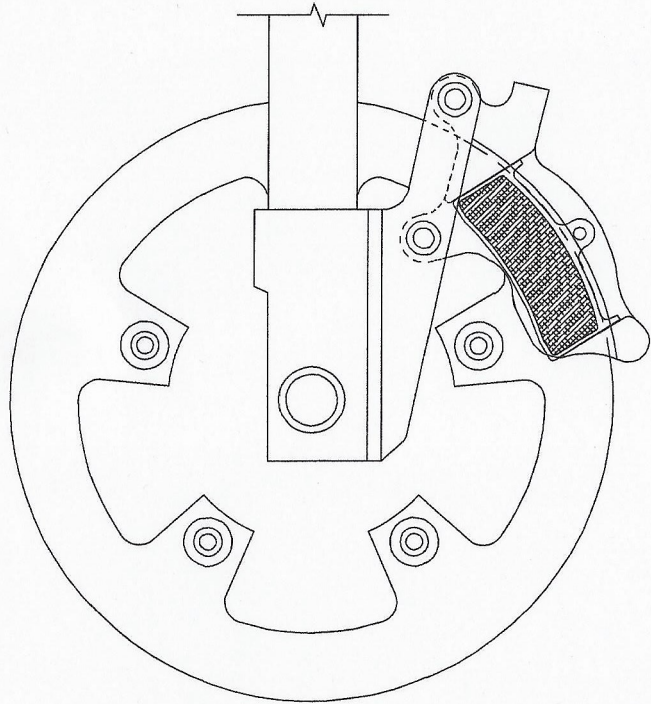

000990N / 000991N FITS:

- ▣ MODELS EQUIPPED WITH 11.5"/292mm DISC
- ▣ OEM or REBUFFINI 00-17 FRONT CALIPER

000990N / 000991N FITS:

- ▣ MODELS EQUIPPED WITH 11.8"/300mm DISC
- ▣ OEM or REBUFFINI BOLT-ON 06-19 FRONT CALIPER

000992N / 000993N FITS:

- ▣ DYNA MODELS EQUIPPED WITH 11.8"/300mm DISC
- ▣ OEM or REBUFFINI 00-17 FRONT CALIPER