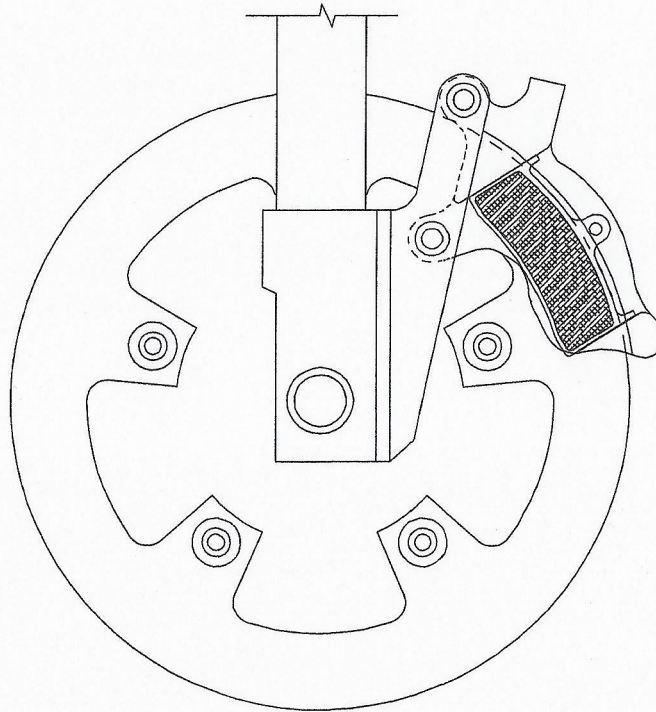

000990N / 000991N FITS:

- ▣ MODELS EQUIPPED WITH 11.5"/292mm DISC
- ▣ OEM or REBUFFINI 00-17 FRONT CALIPER

000990N / 000991N FITS:

- ▣ MODELS EQUIPPED WITH 11.8"/300mm DISC
- ▣ OEM or REBUFFINI BOLT-ON 06-19 FRONT CALIPER

000992N / 000993N FITS:

- ▣ DYNA MODELS EQUIPPED WITH 11.8"/300mm DISC
- ▣ OEM or REBUFFINI 00-17 FRONT CALIPER